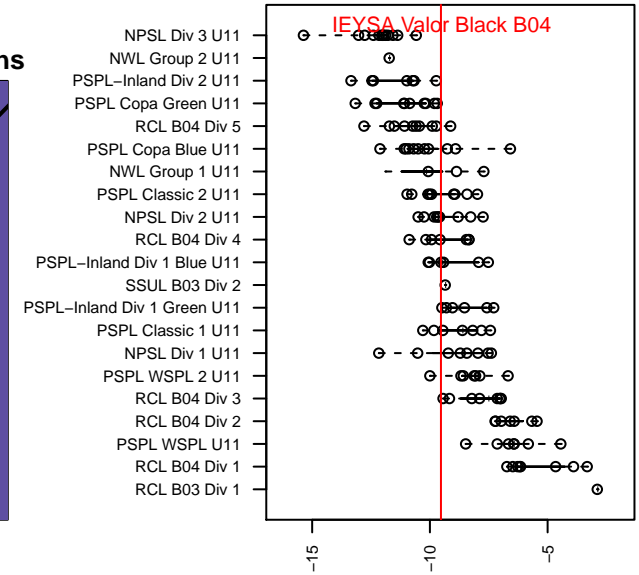

**attack and defense rating
relative to others at age
and all opponents in last 13 months**